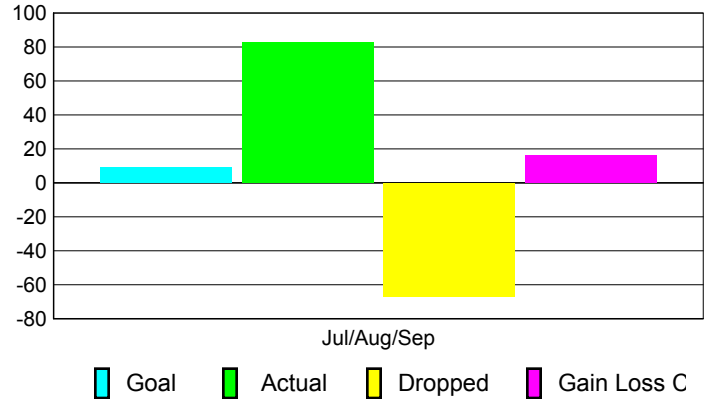

### YTD Status Quo Clubs 2010-2011

Status Quo Clubs Compared to Status Quo Members

## MEMBERSHIP

Membership Results  
2010-2011

Membership  
2009-2010

Month	Net Memb Goal	Actual New Memb	Actual Dropped Memb	Gain/Loss of Memb	Gain/Loss of Memb
Jul/Aug/Sep	9	83	-67	16	38
<b>Totals</b>	<b>9</b>	<b>83</b>	<b>-67</b>	<b>16</b>	<b>38</b>

### Membership Results 2010-2011

Goal, New, Dropped, Gain/Loss

### Comparison of Membership Gain/Loss

Current Year Compared to the Previous Year